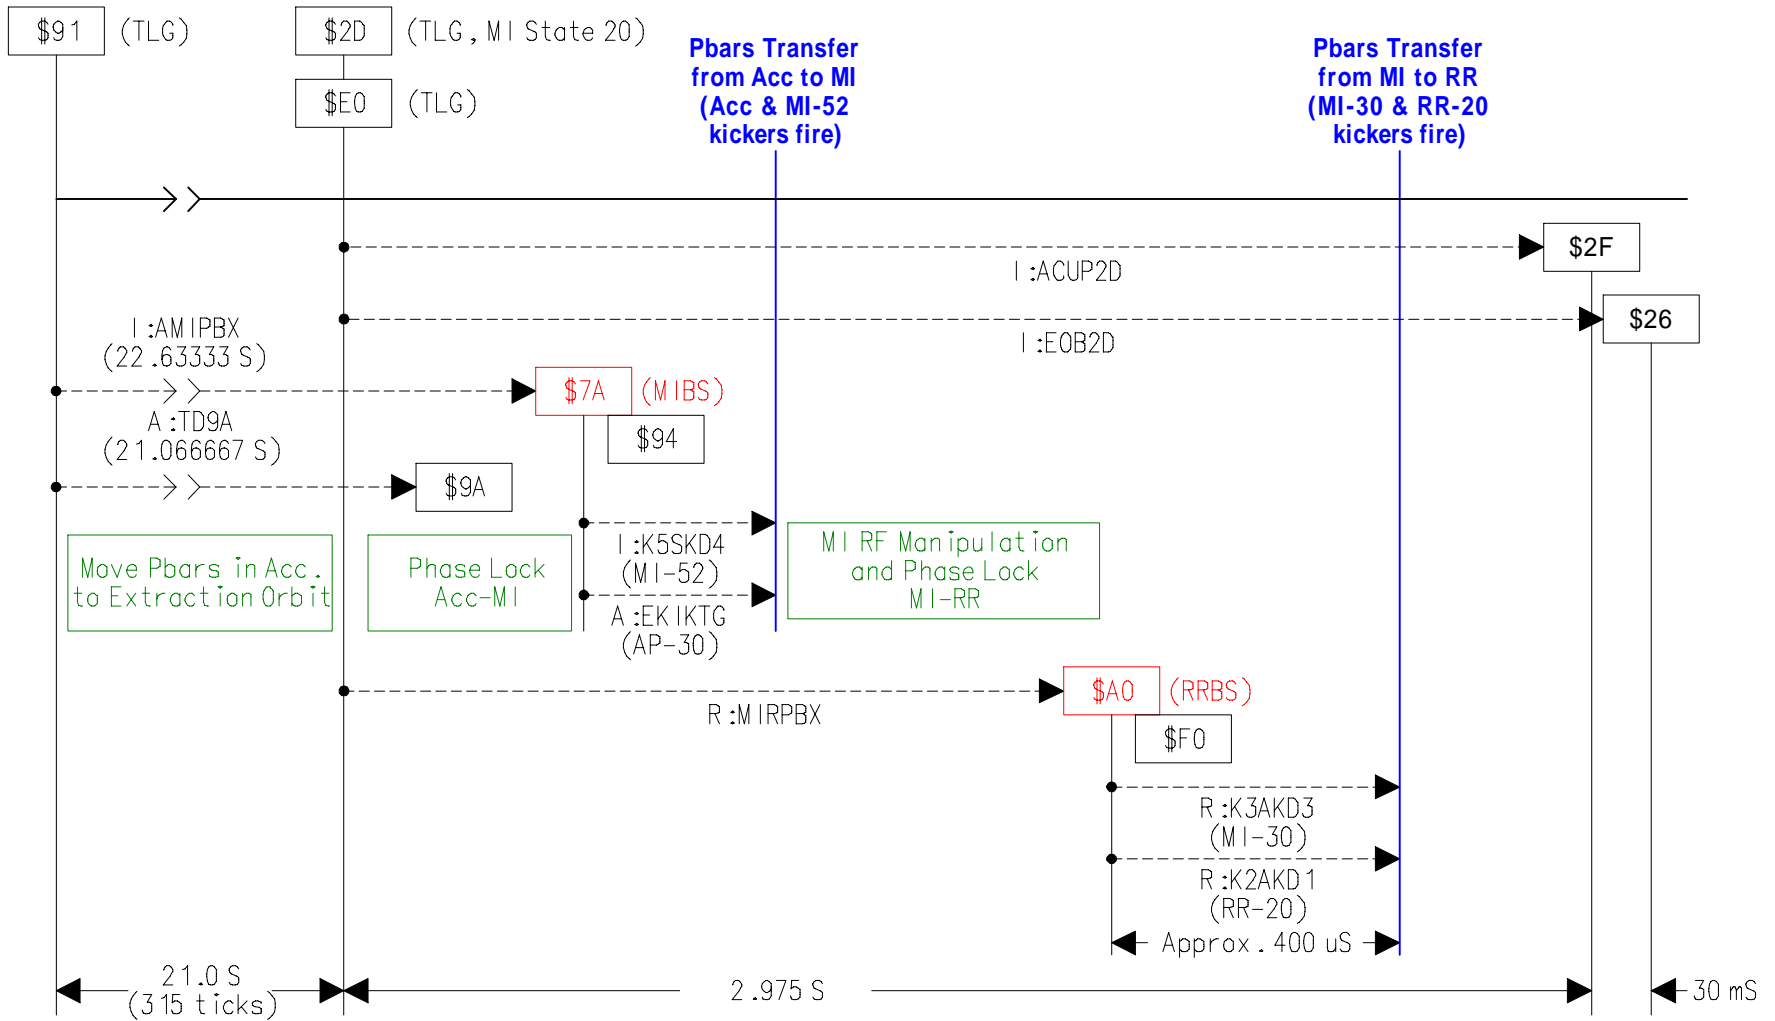

Timeline for Accumulator to Recycler Transfers with MI Assist

- Notes:
1. I:K5SKD4 requires TCLK \$9A to arm and MIBS \$7A to trigger.
 2. A:EKIKTG requires MIBS \$7A to trigger
 3. R:K3AKD3 and R:K2AKD1 require TCLK \$E0 to arm and RRBS \$A0 to trigger