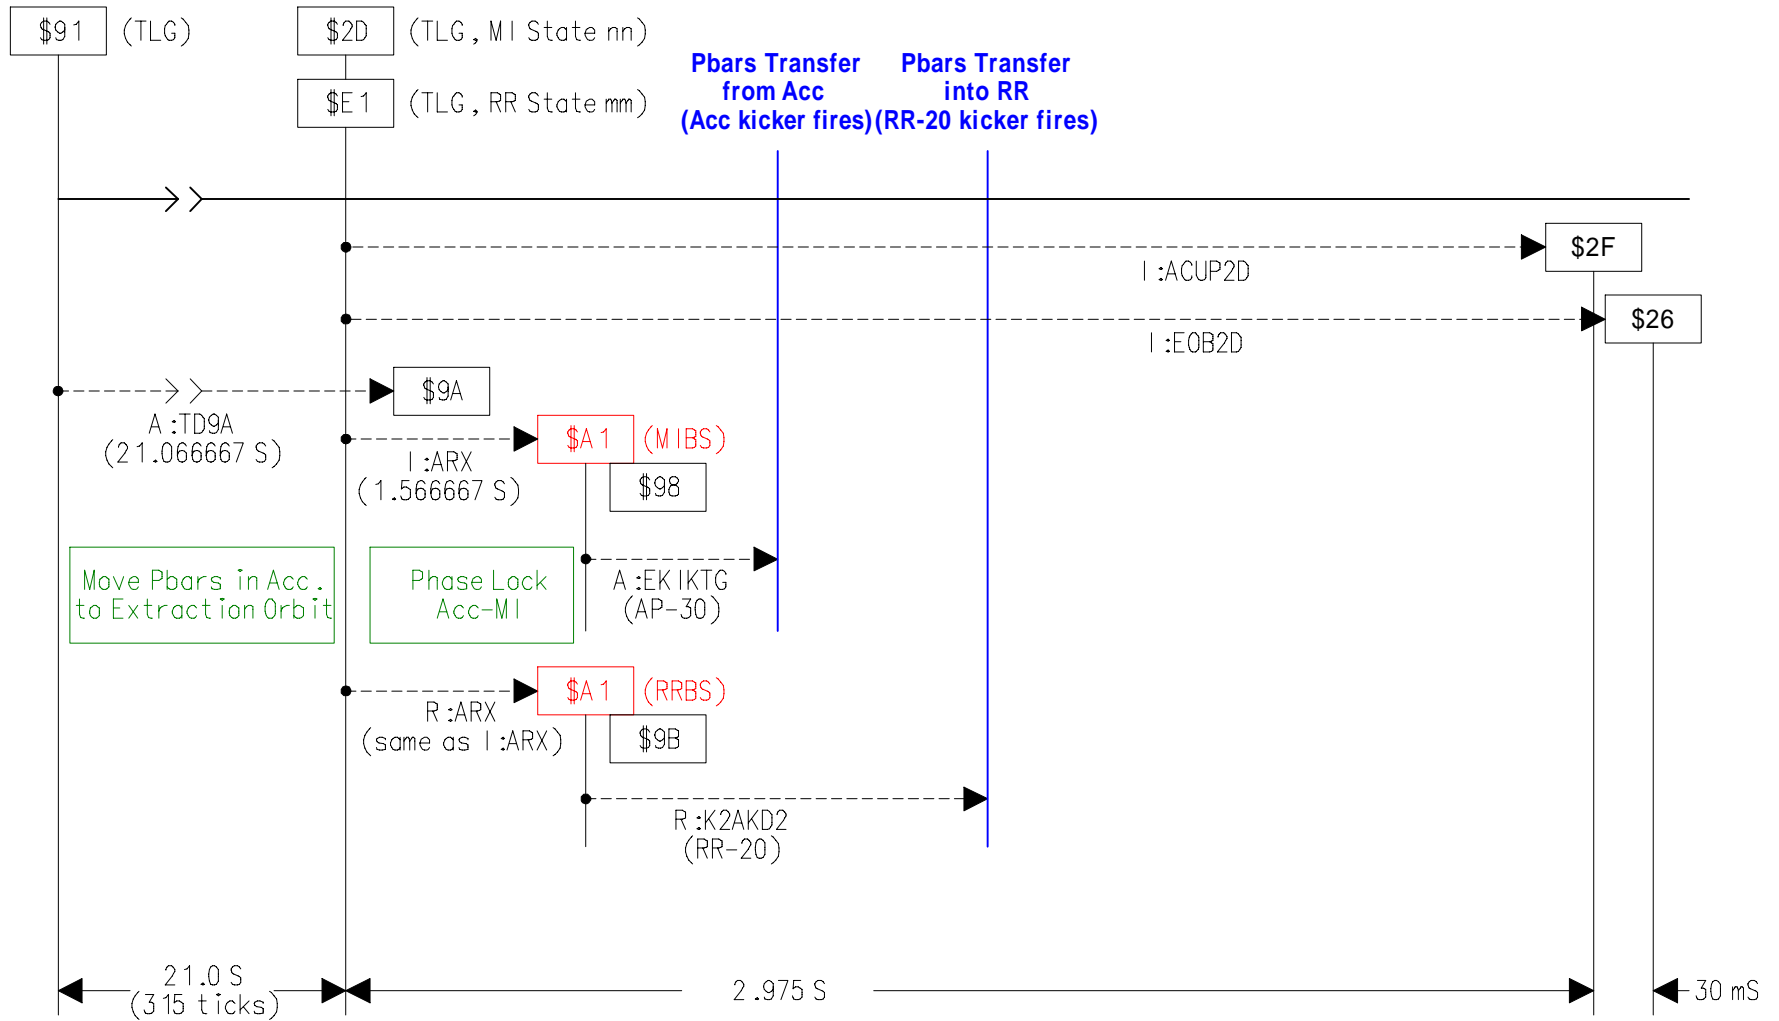

DRAFT Timeline for Accumulator to Recycler Transfers (MI Partial Turn)

- Notes:
1. R:k2SKD2 requires TCLK \$E1 to arm and RRBS \$A1 to trigger. (Kicker also requires R:k2SKD2 enabled to fire)
 2. A:EKIKTG requires MIBS \$A1 to trigger